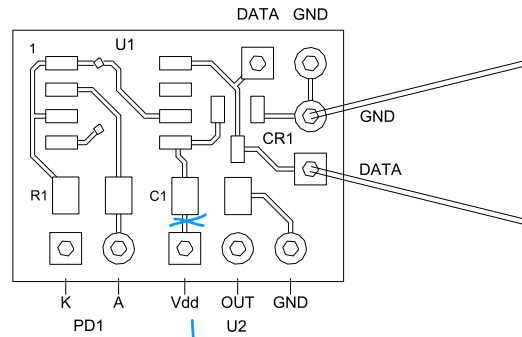

DS2438 BASED 1-WIRE HUMIDITY SENSOR

DATA (SOLID COLOR WIRE)

OPTIONAL LIGHT SENSOR (NOT INCLUDED)

GND (STRIPED WIRE)

2X

+

Connect 5V here