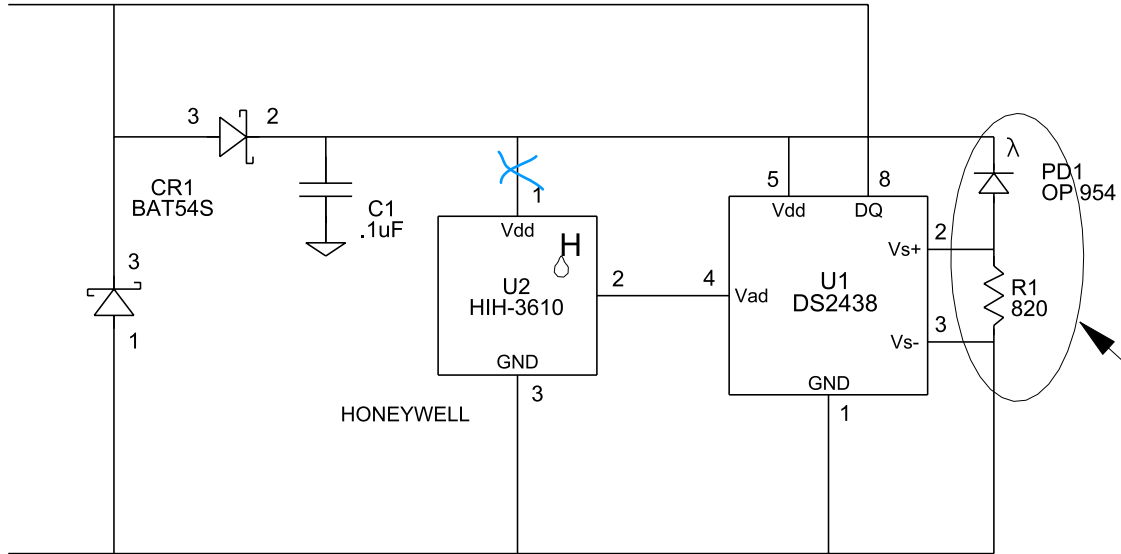

DS2438 BASED 1-WIRE HUMIDITY SENSOR

DATA (SOLID COLOR WIRE)

OPTIONAL LIGHT SENSOR (NOT INCLUDED)

GND (STRIPED WIRE)

2X

+

Connect 5V here