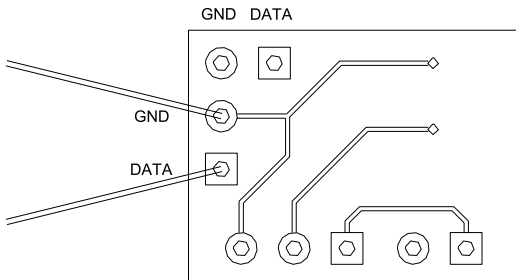

DS2438 BASED 1-WIRE HUMIDITY SENSOR

DATA (SOLID COLOR WIRE)

OPTIONAL LIGHT SENSOR (NOT INCLUDED)

GND (STRIPED WIRE)

2X

+

Connect 5V here